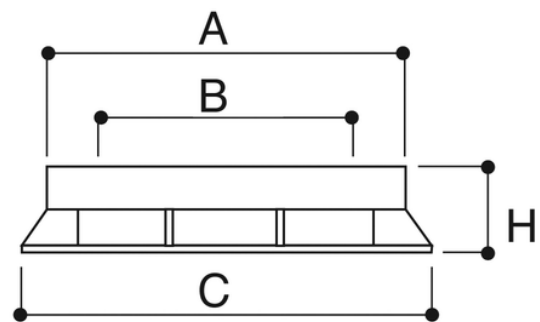

Frame PVC (green)

Suitable for the garden.

Material: PVC.

Installation: thanks to its special side slits, the REDI frame perfectly fits concrete.

Use to house covers, grates and formworks for closing concrete or masonry catch basins or for other special applications.

Reference	tooltiimage	RAL	A (mm)	B [mm]	C (mm)	H (mm)	Dim (mm)	cover	Material
E20200V	-	6005	200	160	209	40	200x200	187	PVC
E20300V	-	6005	300	250	328	42	300x300	284	PVC
E20350V	-	6005	350	300	352	42	350x350	331	PVC
E20400V	-	6005	400	350	428	45	400x400	383	PVC
E20450V	-	6005	450	400	448	45	450x450	432	PVC
E20560V	-	6005	550	500	583	55	550x550	539	PVC