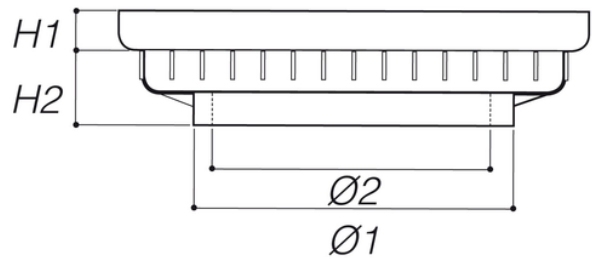

Frame for pipe inspection PP (green)

Suitable for the garden.

Correct for pipe $\text{Ø}315\div400$. Pre cut system to fit $\text{Ø} 400$ mm pipes

To use with pedestrian and light traffic 450x450 covers and grills

Reference	tooltiplimage	RAL	H1 (mm)	Dim (mm)	Ø1 (mm)	H2 (mm)	Ø2 (mm)	Material
ETTQ30V	-	6005	50	450x450	400	65	315	PP