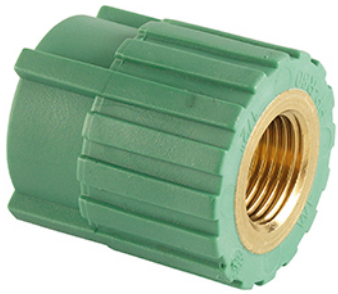

# PP-R transition round female

Reference	Name	tooltipImage
515528101	PP-R transition round female 20x1/2" Rp	-
515528102	PP-R transition round female 20x3/4" Rp	-
515528103	PP-R transition round female 25x1/2" Rp	-
515528104	PP-R transition round female 25x3/4" Rp	-
515528105	PP-R transition round female 32x3/4" Rp	-