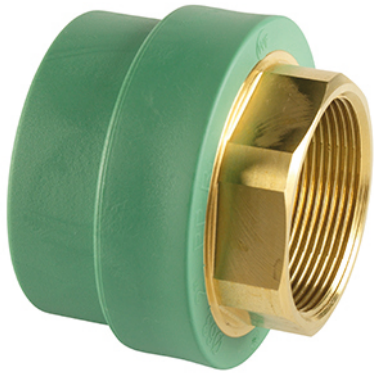

PP-R transition hexagon female

Reference	Name	tooltipImage
515528204	PP-R transition hexagon female 32x1" Rp	-
515528205	PP-R transition hexagon female 40x1 1/4" Rp	-
515528206	PP-R transition hexagon female 50x1 1/2" Rp	-
515528207	PP-R transition hexagon female 63x2" Rp	-
515528208	PP-R transition hexagon female 75x2" Rp	-
515528213	PP-R transition hexagon female 125x5" Rp	-