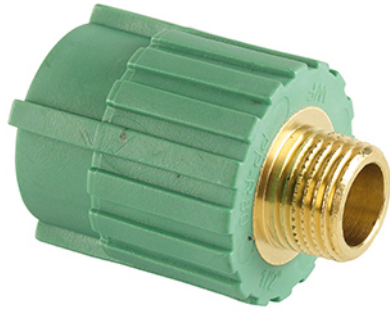

# PP-R transition round male

Reference	Name	tooltipImage
515529101	PP-R transition round male 20x1/2" R	-
515529102	PP-R transition round male 20x3/4" R	-
515529103	PP-R transition round male 25x1/2" R	-
515529104	PP-R transition round male 25x3/4" R	-