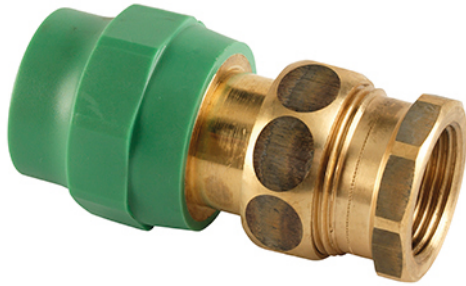

# PP-R pipe union brass female

Reference	Name	tooltipImage
515529601	PP-R pipe union brass female 20x1/2" Rp	-
515529602	PP-R pipe union brass female 20x3/4" Rp	-
515529603	PP-R pipe union brass female 25x1/2" Rp	-
515529604	PP-R pipe union brass female 25x3/4" Rp	-
515529605	PP-R pipe union brass female 32x1" Rp	-
515529606	PP-R pipe union brass female 32x3/4" Rp	-
515529607	PP-R pipe union brass female 40x1 1/4" Rp	-
515529608	PP-R pipe union brass female 50x1 1/2" Rp	-
515529609	PP-R pipe union brass female 63x2" Rp	-
515529610	PP-RCT pipe union brass female 75x2 1/2" Rp	-