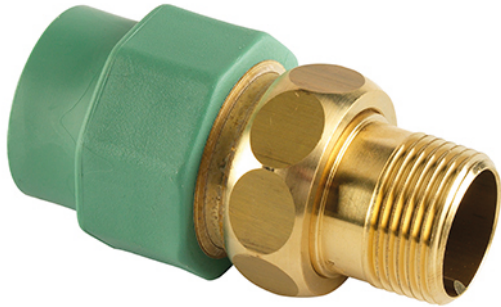

PP-R pipe union brass male

Reference	Name	tooltImage
515529701	PP-R pipe union brass male 20x1/2" R	-
515529702	PP-R pipe union brass male 20x3/4" R	-
515529703	PP-R pipe union brass male 25x1/2" R	-
515529704	PP-R pipe union brass male 25x3/4" R	-
515529705	PP-R pipe union brass male 32x1" R	-
515529706	PP-R pipe union brass male 32x3/4" R	-
515529707	PP-R pipe union brass male 40x1 1/4" R	-
515529708	PP-R pipe union brass male 50x1 1/2" R	-
515529709	PP-R pipe union brass male 63x2" R	-
515529710	PP-RCT pipe union brass male 75x2 1/2" R	-