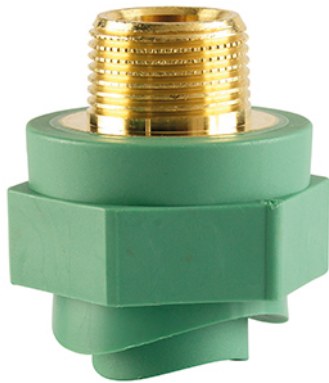

PP-R weld-in saddle male

Reference	Name	tooltipImage
515528081	PP-R weld-in saddle male 40x1/2" R	-
515528082	PP-R weld-in saddle male 50x1/2" R	-
515528083	PP-R weld-in saddle male 63x1/2" R	-
515528084	PP-R weld-in saddle male 75x1/2" R	-
515528085	PP-R weld-in saddle male 90x1/2" R	-
515528086	PP-R weld-in saddle male 110x1/2" R	-
515528087	PP-R weld-in saddle male 125x1/2" R	-
515528181	PP-R weld-in saddle male 40x3/4" R	-
515528182	PP-R weld-in saddle male 50x3/4" R	-
515528183	PP-R weld-in saddle male 63x3/4" R	-
515528184	PP-R weld-in saddle male 75x3/4" R	-
515528185	PP-R weld-in saddle male 90x3/4" R	-
515528186	PP-R weld-in saddle male 110x3/4" R	-
515528187	PP-R weld-in saddle male 125x3/4" R	-