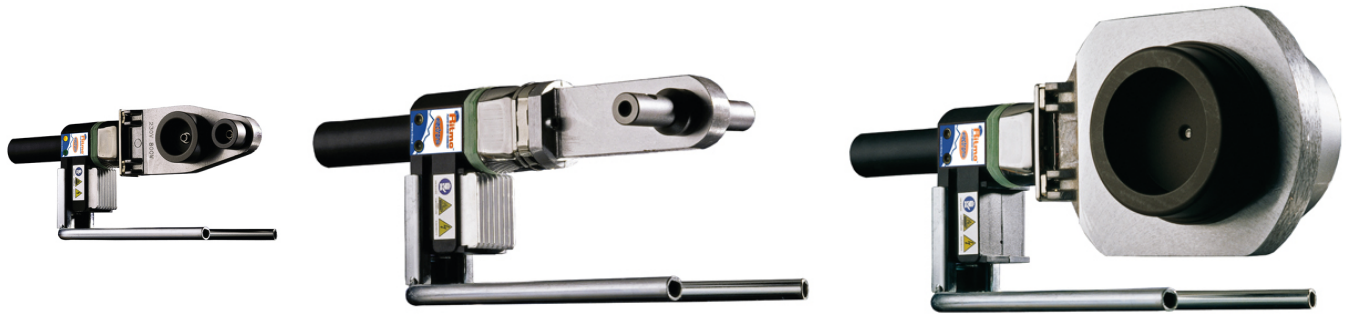

# Manual welding device

Reference	Name	tooltiplmage
515031000	Manual welding device 16-63 mm	-
515031002	Manual welding device 16-25 mm	-
515031005	Manual welding device 16-125 mm	-