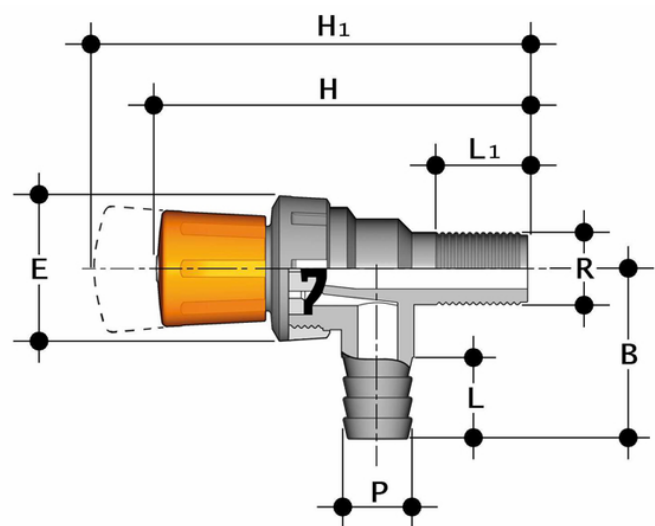

RMRPV - Diaphragm cock valve DN 15

Diaphragm cock valve with BSP threaded male ends and hose connection.

Reference	tooltipImage	system	Category	family	series	R	DN	PN	P	B	E	H	H ₁	L	L ₁	g
RMRPV012020E	-	PVC-U system	Manual valves	Diaphragm valves	RM DN 15	1/2"	15	4	20	50	43	110	119	24	29	90

RMRPV – Diaphragm cock valve DN 15

- Connection system for threaded joints
- **Can be installed in any position**
- Can be coupled to pipes in PVC-U, PVC-U plasticised, PE and rubber
- **Valve material compatibility** (PVC-U) with water, drinking water and other food substance conveyance according to **current regulations**
- Specifically designed for laboratory applications or for sampling purposes