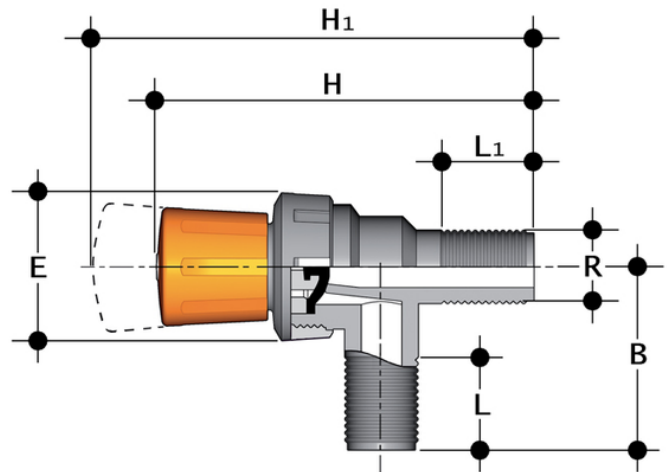

# RMRV – Diaphragm cock valve DN 15

Diaphragm cock valve with BSP threaded male ends.

Reference	tooltiplmage	system	Category	family	series	R	DN	PN	B	E	H	H <sub>1</sub>	L	L <sub>1</sub>	g
RMRV012E	-	PVC-U system	Manual valves	Diaphragm valves	RM DN 15	1/2"	15	4	50	43	110	119	16	28	90

# RMRV – Diaphragm cock valve DN 15

- Connection system for threaded joints
- **Can be installed in any position**
- Can be coupled to pipes in PVC-U, PVC-U plasticised, PE and rubber
- **Valve material compatibility** (PVC-U) with water, drinking water and other food substance conveyance according to **current regulations**
- Specifically designed for laboratory applications or for sampling purposes