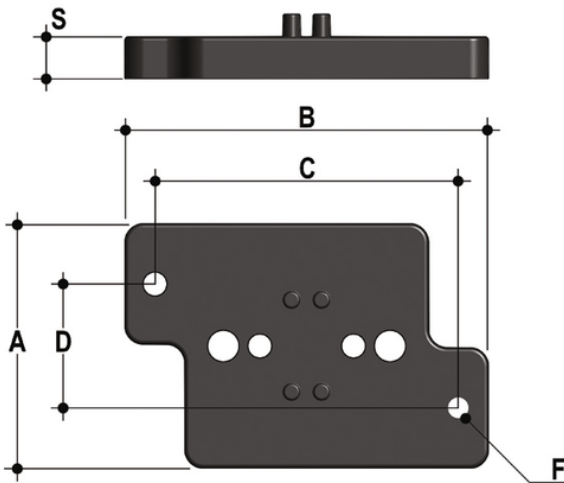

PMDK Wall mounting plate

Wall mounting and distance plate

Reference	system	Category	family	DN	A	B	C	D	F	S	to be used with:
PMDK1	Special parts and accessories	Accessories for manual valves	Accessories for diaphragm valves	15 - 20 - 25	65	97	81	33	5,5	11	DK - DKL - DKB - DKD
PMDK2	Special parts and accessories	Accessories for manual valves	Accessories for diaphragm valves	32 - 40 - 50 - 65	65	144	130	33	6,5	11	DK - DKL - DKB - DKD