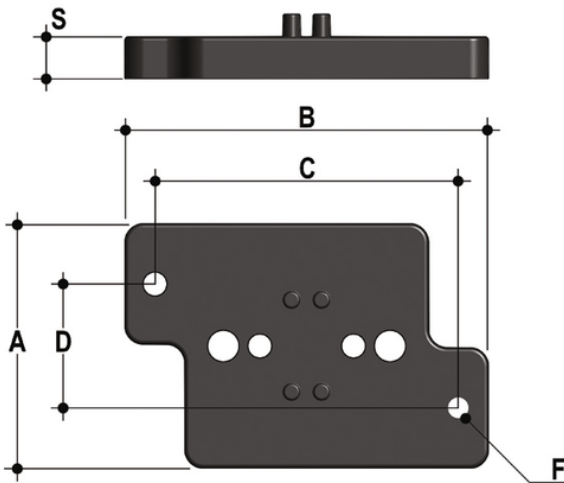

# PMDK Wall mounting plate

Wall mounting and distance plate

Reference	tooltiplmage	system	Category	family	DN	A	B	C	D	F	S	to be used with:
PMDK1	-	Special parts and accessories	Accessories for manual valves	Accessories for diaphragm valves	15 - 20 - 25	65	97	81	33	5,5	11	DK - DKL - DKB - DKD
PMDK2	-	Special parts and accessories	Accessories for manual valves	Accessories for diaphragm valves	32 - 40 - 50 - 65	65	144	130	33	6,5	11	DK - DKL - DKB - DKD