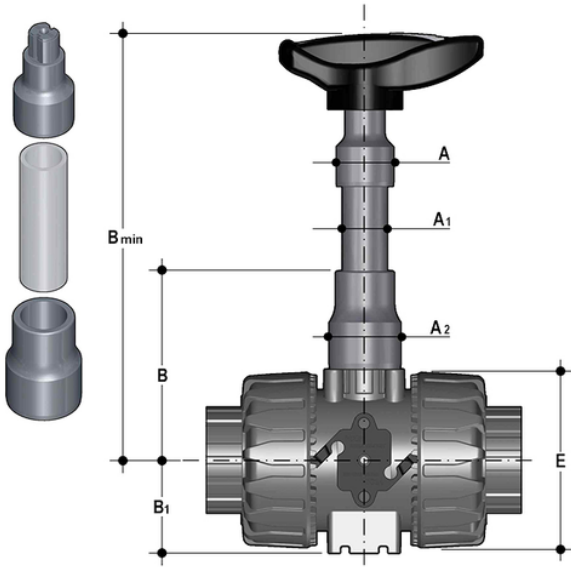

PSKD Stem extension

Stem extension kit to be assembled on PVC-U metric pipe (not included)

Reference	tooltiplmage	system	Category	family	DN	A	A[5:1]	A[5:2]	E	B	B ₁	B [5:min]	Ø Pipe	to be used with:	product.det
PSKD020	-	Special parts and accessories	Accessories for manual valves	Accessories for DualBlock ball valves	10-15	32	25	32	54	70	29	139,5	25	VKD-TKD	-
PSKD025	-	Special parts and accessories	Accessories for manual valves	Accessories for DualBlock ball valves	20	32	25	40	65	89	34,5	164,5	25	VKD-TKD	Pipe not incl
PSKD032	-	Special parts and accessories	Accessories for manual valves	Accessories for DualBlock ball valves	25	32	25	40	73	93,5	39	169	25	VKD-TKD	Pipe not incl
PSKD040	-	Special parts and accessories	Accessories for manual valves	Accessories for DualBlock ball valves	32	40	32	50	86	110	46	200	32	VKD-TKD	Pipe not incl
PSKD050	-	Special parts and accessories	Accessories for manual valves	Accessories for DualBlock ball valves	40	40	32	50	98	116	52	206	32	VKD-TKD	Pipe not incl
PSKD063	-	Special parts and accessories	Accessories for manual valves	Accessories for DualBlock ball valves	50	40	32	59	122	122	62	225	32	VKD-TKD	Pipe not incl