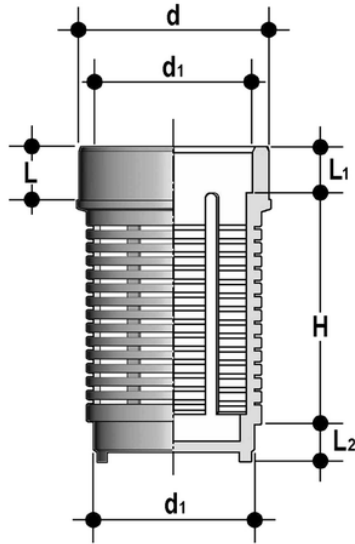

SZIV screen assembly

Suction strainer with male and female ends for solvent welding.

Reference	tooltiplmage	system	Category	family	d	d ₁	H	L	L ₁	L[5:2]
SZIV016	-	Special parts and accessories	Accessories for manual valves	Accessories for foot valves	20	16	34,5	8	7,5	6,5
SZIV020	-	Special parts and accessories	Accessories for manual valves	Accessories for foot valves	25	20	44	9,5	8,5	7,5
SZIV025	-	Special parts and accessories	Accessories for manual valves	Accessories for foot valves	32	25	57	11	9,5	8,5
SZIV032	-	Special parts and accessories	Accessories for manual valves	Accessories for foot valves	40	32	67	13	11	10
SZIV040	-	Special parts and accessories	Accessories for manual valves	Accessories for foot valves	50	40	58,5	15,5	13	11,5
SZIV050	-	Special parts and accessories	Accessories for manual valves	Accessories for foot valves	63	50	77,5	19	15	13
SZIV063	-	Special parts and accessories	Accessories for manual valves	Accessories for foot valves	75	63	93,5	22	19	15,5