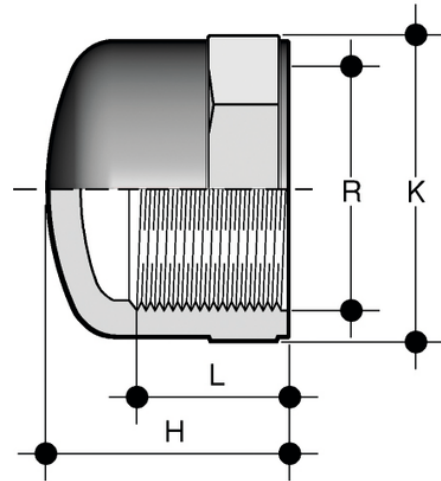

CFV - End cap

End cap with BSP female thread.

Reference	system	Category	family	R	PN	H	K	L	g
1RCA216000	PVC-U system	Pressure Fittings	BSP Fittings	3/8"	16	19	23	11,4	6
CFV012	PVC-U system	Pressure Fittings	BSP Fittings	1/2"	16	25	28	15	10
CFV034	PVC-U system	Pressure Fittings	BSP Fittings	3/4"	16	27	34	16,3	15
CFV100	PVC-U system	Pressure Fittings	BSP Fittings	1"	16	31	42	19,1	27
CFV114	PVC-U system	Pressure Fittings	BSP Fittings	1"1/4	16	35	51	21,4	40
CFV112	PVC-U system	Pressure Fittings	BSP Fittings	1"1/2	16	36	58	21,4	53
CFV200	PVC-U system	Pressure Fittings	BSP Fittings	2"	16	42	71	25,7	85
CFV300	PVC-U system	Pressure Fittings	BSP Fittings	3"	16	55	109	33,3	310