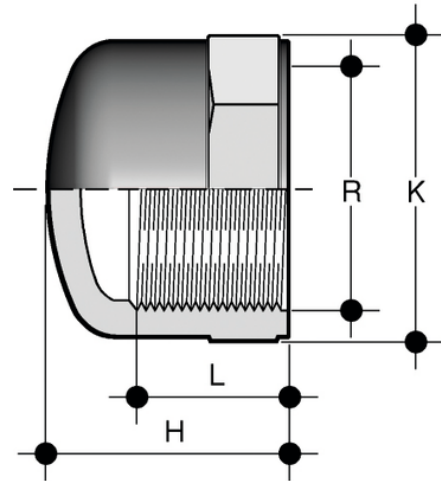

CFV - End cap

End cap with BSP female thread.

Reference	tooltiplmage	system	Category	family	R	PN	H	K	L	g
1RCA216000	-	PVC-U system	Pressure Fittings	BSP Fittings	3/8"	16	19	23	11,4	6
CFV012	-	PVC-U system	Pressure Fittings	BSP Fittings	1/2"	16	25	28	15	10
CFV034	-	PVC-U system	Pressure Fittings	BSP Fittings	3/4"	16	27	34	16,3	15
CFV100	-	PVC-U system	Pressure Fittings	BSP Fittings	1"	16	31	42	19,1	27
CFV114	-	PVC-U system	Pressure Fittings	BSP Fittings	1 1/4"	16	35	51	21,4	40
CFV112	-	PVC-U system	Pressure Fittings	BSP Fittings	1 1/2"	16	36	58	21,4	53
CFV200	-	PVC-U system	Pressure Fittings	BSP Fittings	2"	16	42	71	25,7	85
CFV300	-	PVC-U system	Pressure Fittings	BSP Fittings	3"	16	55	109	33,3	310