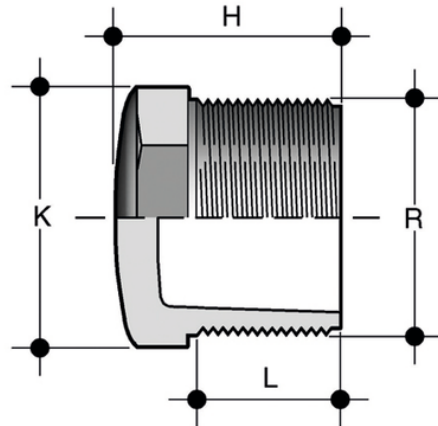

PFV

Plug with BSP male thread (Fig. B).

Fig. B

Reference	tooltiplmage	system	Category	family	R	PN	E	H	K	L	g
PFV212	-	PVC-U system	Pressure Fittings	BSP Fittings	2"1/2	16	-	61	80	30,2	180
PFV300	-	PVC-U system	Pressure Fittings	BSP Fittings	3"	16	-	71	93	33,3	245
PFV400	-	PVC-U system	Pressure Fittings	BSP Fittings	4"	16	-	87	118	39,3	550