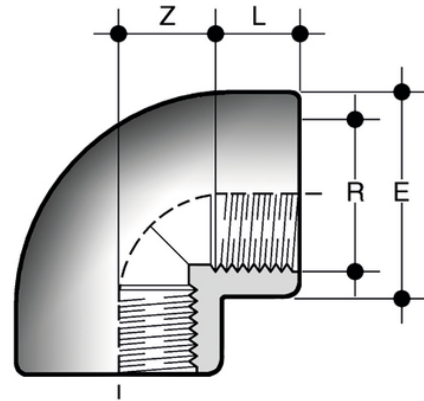

90° elbow with BSP threaded female ends.

Reference	tootiplmage	system	Category	family	R	PN	E	L	Z	g
GFV038	-	PVC-U system	Pressure Fittings	BSP Fittings	3/8"	16	23,5	11,4	13	16
GFV300	-	PVC-U system	Pressure Fittings	BSP Fittings	3"	16	108	33,3	66	835
GFV212	-	PVC-U system	Pressure Fittings	BSP Fittings	2 1/2"	16	91	30,2	55	450
GFV200	-	PVC-U system	Pressure Fittings	BSP Fittings	2"	16	76	25,7	46	350
GFV112	-	PVC-U system	Pressure Fittings	BSP Fittings	1 1/2"	16	61	21,4	36	185
GFV114	-	PVC-U system	Pressure Fittings	BSP Fittings	1 1/4"	16	54	21,4	27	130
GFV100	-	PVC-U system	Pressure Fittings	BSP Fittings	1"	16	43	19,1	21	72
GFV034	-	PVC-U system	Pressure Fittings	BSP Fittings	3/4"	16	35	16,3	17	40
GFV012	-	PVC-U system	Pressure Fittings	BSP Fittings	1/2"	16	28,5	15	13	24
GFV400	-	PVC-U system	Pressure Fittings	BSP Fittings	4"	16	130	39,3	80	1135