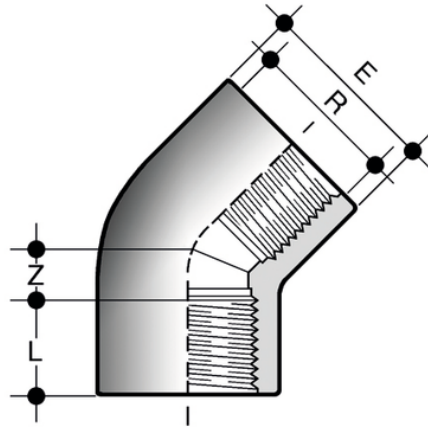

HFV

45° elbow with BSP threaded female ends.

Reference	tootiplmage	system	Category	family	R	PN	E	L	Z	g
HFV012	-	PVC-U system	Pressure Fittings	BSP Fittings	1/2"	16	28	15	6,5	18
HFV034	-	PVC-U system	Pressure Fittings	BSP Fittings	3/4"	16	33	16,3	8	24
HFV100	-	PVC-U system	Pressure Fittings	BSP Fittings	1"	16	41	19,1	10,5	45
HFV114	-	PVC-U system	Pressure Fittings	BSP Fittings	1"1/4	16	50	21,4	15	68
HFV112	-	PVC-U system	Pressure Fittings	BSP Fittings	1"1/2	16	64	21,4	21	154
HFV200	-	PVC-U system	Pressure Fittings	BSP Fittings	2"	16	76	25,7	26	255
HFV212	-	PVC-U system	Pressure Fittings	BSP Fittings	2"1/2	16	90	30,2	31	345
HFV300	-	PVC-U system	Pressure Fittings	BSP Fittings	3"	16	107	33,3	39	625