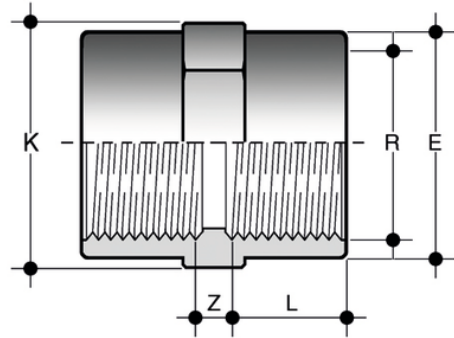

MFV

Double socket with BSP threaded female ends.

Reference	tooltiplmage	system	Category	family	R	PN	E	K	L	Z	g
MFV038	-	PVC-U system	Pressure Fittings	BSP Fittings	3/8"	16	23,5	24	11,4	8	10
MFV300	-	PVC-U system	Pressure Fittings	BSP Fittings	3"	16	108	108	33,3	40,5	500
MFV212	-	PVC-U system	Pressure Fittings	BSP Fittings	2"1/2	16	90	90	30,2	31	275
MFV200	-	PVC-U system	Pressure Fittings	BSP Fittings	2"	16	76	76	25,7	19,5	190
MFV112	-	PVC-U system	Pressure Fittings	BSP Fittings	1"1/2	16	61	61	21,4	17,5	108
MFV114	-	PVC-U system	Pressure Fittings	BSP Fittings	1"1/4	16	50	50	21,4	11	53
MFV100	-	PVC-U system	Pressure Fittings	BSP Fittings	1"	16	43	43	19,1	9	42
MFV034	-	PVC-U system	Pressure Fittings	BSP Fittings	3/4"	16	35	35	16,3	8,5	26
MFV012	-	PVC-U system	Pressure Fittings	BSP Fittings	1/2"	16	28,5	29	15	7	17
MFV400	-	PVC-U system	Pressure Fittings	BSP Fittings	4"	16	131	131	39,3	48,5	665