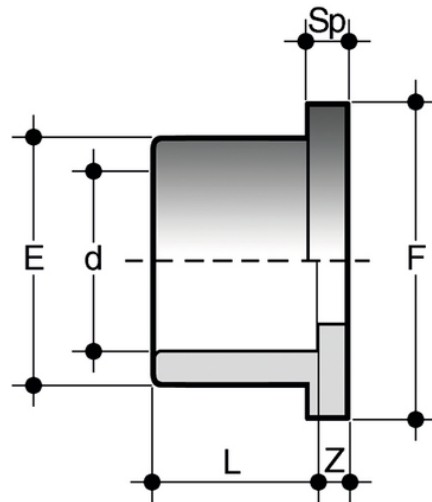

QPV special flat for butterfly valves

Special flat stub in PVC-U for butterfly valve d140 and d225 on d125 and d200 pipe.

Reference	tooltiplmage	product.detail.attribute.textBelowTableText	system	Category	family		d	DN	PN	E	F	L	Sp
QPV125FKE	-	*to be used with ODV140 flange **to be used with ODV225 flange	PVC-U system	Pressure Fittings	ISO-UNI Fittings	I	*125	125	16	165	188	69	13
QPV200FKE	-	*to be used with ODV140 flange **to be used with ODV225 flange	PVC-U system	Pressure Fittings	ISO-UNI Fittings	-	**200	200	16	248	273	106	30