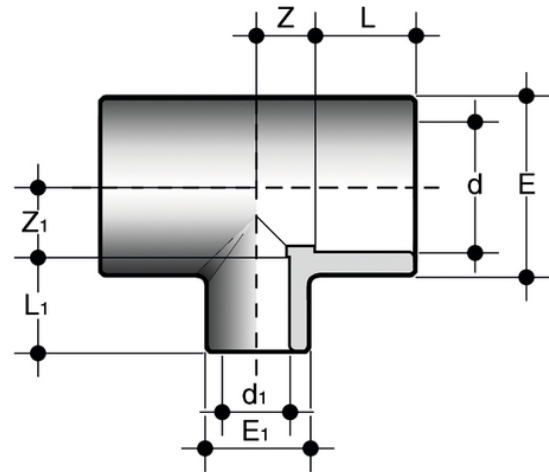

TRIV

90° reducing Tee with reduced branch and solvent weld sockets.

| Reference | tooltipImage | product.detail.attribute.textBelowTableText | system | Category | family | d x d[5:1] | PN | E | E[5:1] | L | L ₁ | Z |
|------------|--------------|---|--------------|-------------------|------------------|------------|----|----|--------|----|----------------|------|
| TRIV025020 | - | *resale product | PVC-U system | Pressure Fittings | ISO-UNI Fittings | 25 x 20 | 16 | 33 | 28 | 19 | 16 | 14 |
| TRIV032020 | - | *resale product | PVC-U system | Pressure Fittings | ISO-UNI Fittings | 32 x 20 | 16 | 41 | 28 | 22 | 16 | 17,5 |
| TRIV032025 | - | *resale product | PVC-U system | Pressure Fittings | ISO-UNI Fittings | 32 x 25 | 16 | 41 | 34 | 22 | 19 | 17,5 |
| TRIV040020 | - | *resale product | PVC-U system | Pressure Fittings | ISO-UNI Fittings | 40 x 20 | 16 | 50 | 29 | 26 | 16 | 22 |
| TRIV040025 | - | *resale product | PVC-U system | Pressure Fittings | ISO-UNI Fittings | 40 x 25 | 16 | 50 | 34 | 26 | 19 | 22 |
| TRIV040032 | - | *resale product | PVC-U system | Pressure Fittings | ISO-UNI Fittings | 40 x 32 | 16 | 50 | 42 | 26 | 22 | 22 |
| TRIV050020 | - | *resale product | PVC-U system | Pressure Fittings | ISO-UNI Fittings | 50 x 20 | 16 | 61 | 30 | 31 | 16 | 27 |
| TRIV050025 | - | *resale product | PVC-U system | Pressure Fittings | ISO-UNI Fittings | 50 x 25 | 16 | 61 | 35 | 31 | 19 | 27 |