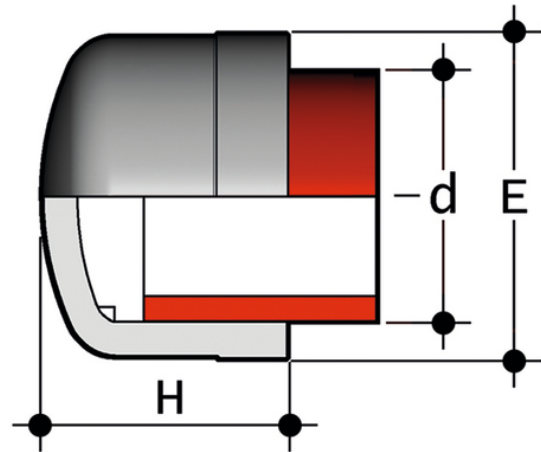

# CIF - End cap

End cap for socket welding.

Reference	tooltipImage	product.detail.attribute.textBelowTableText	system	Category	family	d	PN	H	E	g
CIF016	-	*Resale product	PVDF system	Pressure Fittings	ISO-UNI Fittings	*16	16	20	23	7
CIF020	-	*Resale product	PVDF system	Pressure Fittings	ISO-UNI Fittings	20	16	23	28	11
CIF025	-	*Resale product	PVDF system	Pressure Fittings	ISO-UNI Fittings	25	16	27	33	19
CIF032	-	*Resale product	PVDF system	Pressure Fittings	ISO-UNI Fittings	32	16	31	41	32
CIF040	-	*Resale product	PVDF system	Pressure Fittings	ISO-UNI Fittings	40	16	36	50	47
CIF050	-	*Resale product	PVDF system	Pressure Fittings	ISO-UNI Fittings	50	16	43	61	75
CIF063	-	*Resale product	PVDF system	Pressure Fittings	ISO-UNI Fittings	63	16	51	76	135
CIF075	-	*Resale product	PVDF system	Pressure Fittings	ISO-UNI Fittings	*75	16	58	90	215
CIF090	-	*Resale product	PVDF system	Pressure Fittings	ISO-UNI Fittings	*90	16	68	109	400
CIF110	-	*Resale product	PVDF system	Pressure Fittings	ISO-UNI Fittings	*110	16	81	130	630