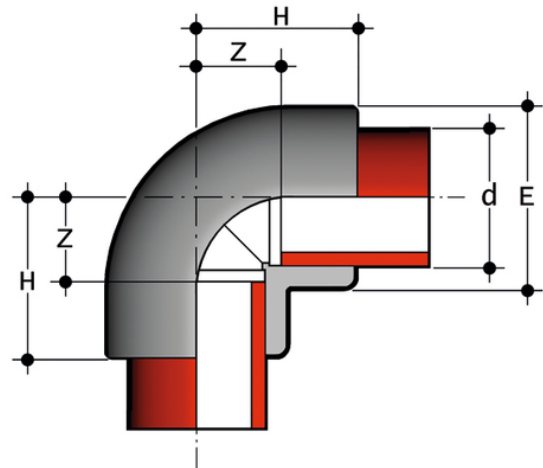

GIF

90° elbow for socket welding.

Reference	tooltiplmage	system	Category	family	d	PN	E	H	Z	g
GIF016	-	PVDF system	Pressure Fittings	ISO-UNI Fittings	16	16	22	23	10	14
GIF020	-	PVDF system	Pressure Fittings	ISO-UNI Fittings	20	16	28	27	13	28
GIF025	-	PVDF system	Pressure Fittings	ISO-UNI Fittings	25	16	33	32	16	43
GIF032	-	PVDF system	Pressure Fittings	ISO-UNI Fittings	32	16	41	37	19	65
GIF040	-	PVDF system	Pressure Fittings	ISO-UNI Fittings	40	16	52	43	23	125
GIF050	-	PVDF system	Pressure Fittings	ISO-UNI Fittings	50	16	63	51	27	195
GIF063	-	PVDF system	Pressure Fittings	ISO-UNI Fittings	63	16	77	61	34	340
GIF075	-	PVDF system	Pressure Fittings	ISO-UNI Fittings	75	16	92	73	42	575
GIF090	-	PVDF system	Pressure Fittings	ISO-UNI Fittings	90	16	110	83	47	850
GIF110	-	PVDF system	Pressure Fittings	ISO-UNI Fittings	110	16	133	99	58	1470