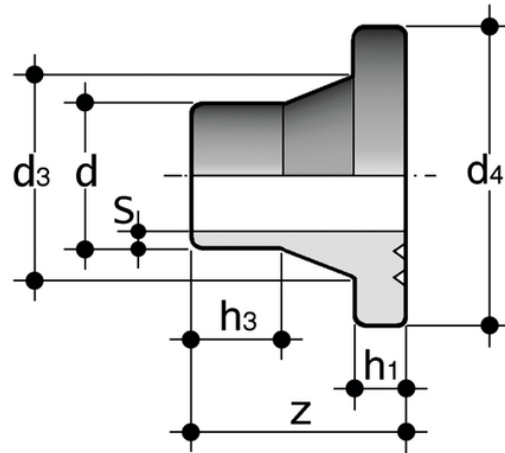

QBM PN6 SDR 17,6 - S 8,3 - Stub

Short spigot stub for butt welding for backing rings ISO/DIN ODB PN6 SDR 17,6 - S 8,3.

Reference	tooltipImage	product.detail.attribute.textBelowTableText	system	Category	family	d	d ₃	d ₄	h ₁	h ₃	S	Z	g
QBM17063	-	*resale products	PP-H system	Pressure Fittings	ISO-UNI Fittings Butt Welding	63	75	102	14	18	3,6	50	11
QBM17075	-	*resale products	PP-H system	Pressure Fittings	ISO-UNI Fittings Butt Welding	75	89	122	16	35	4,3	50	18
QBM17090	-	*resale products	PP-H system	Pressure Fittings	ISO-UNI Fittings Butt Welding	90	105	138	17	43	5,1	80	28
QBM17110	-	*resale products	PP-H system	Pressure Fittings	ISO-UNI Fittings Butt Welding	110	125	158	18	37	6,3	80	36
QBM17125	-	*resale products	PP-H system	Pressure Fittings	ISO-UNI Fittings Butt Welding	*125	132	158	18	45	7,1	88	38
QBM17140	-	*resale products	PP-H system	Pressure Fittings	ISO-UNI Fittings Butt Welding	*140	155	188	18	39	8,0	83	50
QBM17160	-	*resale products	PP-H system	Pressure Fittings	ISO-UNI Fittings	*160	175	212	18	52	9,1	100	74