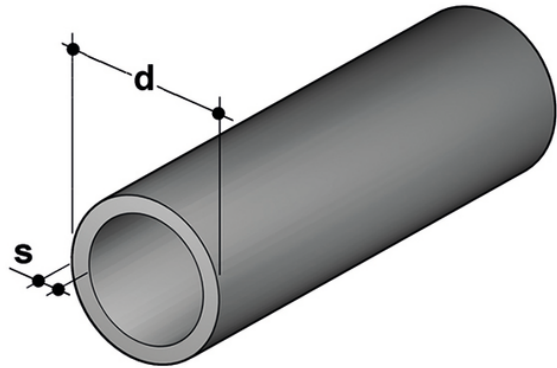

Pressure pipe PN6 SDR 17,6 – S 8,3

PP-H pressure pipe according to DIN 8077/8078, Beige - RAL 7032, standard length 5m PN6.

| Reference | tooltiplmage | product.detail.attribute.textBelowTableText | system | Category | family | series | d | DN | S (mm) | Kg/m |
|------------|--------------|---|-------------|----------|-------------------------|----------|------|-----|--------|------|
| PIPEM17025 | - | *resale products | PP-H system | Pipes | PP-H Pipe DIN-8077/8078 | PN6 pipe | *25 | 20 | 1,8 | 0,13 |
| PIPEM17032 | - | *resale products | PP-H system | Pipes | PP-H Pipe DIN-8077/8078 | PN6 pipe | *32 | 25 | 1,9 | 0,17 |
| PIPEM17040 | - | *resale products | PP-H system | Pipes | PP-H Pipe DIN-8077/8078 | PN6 pipe | *40 | 32 | 2,3 | 0,27 |
| PIPEM17050 | - | *resale products | PP-H system | Pipes | PP-H Pipe DIN-8077/8078 | PN6 pipe | *50 | 40 | 2,9 | 0,42 |
| PIPEM17063 | - | *resale products | PP-H system | Pipes | PP-H Pipe DIN-8077/8078 | PN6 pipe | *63 | 50 | 3,6 | 0,66 |
| PIPEM17075 | - | *resale products | PP-H system | Pipes | PP-H Pipe DIN-8077/8078 | PN6 pipe | *75 | 65 | 4,3 | 0,94 |
| PIPEM17090 | - | *resale products | PP-H system | Pipes | PP-H Pipe DIN-8077/8078 | PN6 pipe | *90 | 80 | 5,1 | 1,33 |
| PIPEM17110 | - | *resale products | PP-H system | Pipes | PP-H Pipe DIN-8077/8078 | PN6 pipe | *110 | 100 | 6,3 | 1,99 |
| PIPEM17125 | - | *resale products | PP-H system | Pipes | PP-H Pipe DIN-8077/8078 | PN6 pipe | *125 | 100 | 7,1 | 2,55 |
| PIPEM17140 | - | *resale products | PP-H system | Pipes | PP-H Pipe DIN-8077/8078 | PN6 pipe | *140 | 125 | 8 | 3,2 |
| PIPEM17160 | - | *resale products | PP-H system | Pipes | PP-H Pipe DIN-8077/8078 | PN6 pipe | *160 | 150 | 9,1 | 4,17 |