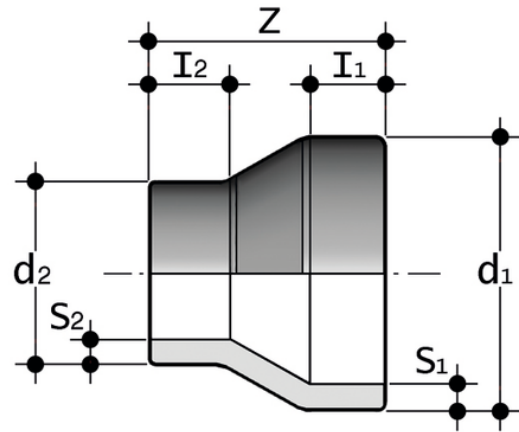

RBM PN6 SDR 17,6 - S 8,3 - Reducer

Concentric reducer, short spigot, for butt welding PN6 SDR 17,6 - S 8,3.

Reference	Other description	system	Category	family	d ₁	d ₂	h ₁	h ₂	Z	S ₁	S ₂	g
RBM17050032	*resale products	PP-H system	Pressure Fittings	ISO-UNI Fittings Butt Welding	50	32	12	12	55	2,9	2,0	17
RBM17050040	*resale products	PP-H system	Pressure Fittings	ISO-UNI Fittings Butt Welding	50	40	12	12	55	2,9	2,3	20
RBM17063032	*resale products	PP-H system	Pressure Fittings	ISO-UNI Fittings Butt Welding	63	32	16	12	65	3,6	2,0	32
RBM17063040	*resale products	PP-H system	Pressure Fittings	ISO-UNI Fittings Butt Welding	63	40	16	12	65	3,6	2,3	36
RBM17063050	*resale products	PP-H system	Pressure Fittings	ISO-UNI Fittings Butt Welding	63	50	16	12	65	3,6	2,9	38
RBM17075050	*resale products	PP-H system	Pressure Fittings	ISO-UNI Fittings Butt Welding	75	50	19	12	71	4,3	2,9	54
RBM17075063	*resale products	PP-H system	Pressure Fittings	ISO-UNI Fittings Butt Welding	75	63	19	16	71	4,3	3,6	60
RBM17090063	*resale products	PP-H system	Pressure Fittings	ISO-UNI Fittings Butt Welding	90	63	22	16	80	5,1	3,6	82
RBM17090075	*resale products	PP-H system	Pressure Fittings	ISO-UNI Fittings Butt Welding	*90	75	31	26	91	5,1	4,3	120
RBM17110063	*resale products	PP-H system	Pressure Fittings	ISO-UNI Fittings Butt Welding	*110	63	40	36	105	6,3	3,6	170
RBM17110075	*resale products	PP-H system	Pressure Fittings	ISO-UNI Fittings Butt Welding	*110	75	40	28	96	6,3	4,3	170