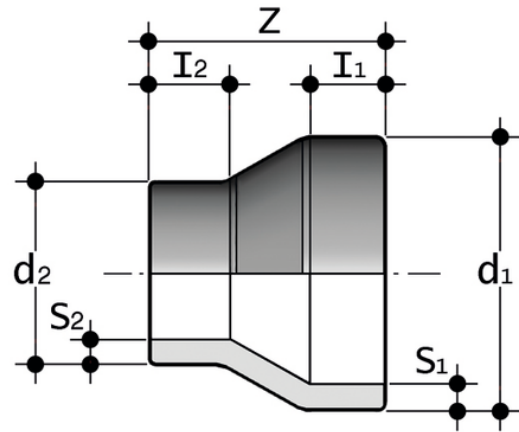

# RBM PN6 SDR 17,6 - S 8,3 - Reducer

Concentric reducer, short spigot, for butt welding PN6 SDR 17,6 - S 8,3.

Reference	tooltiplmage	product.detail.attribute.textBelowTableText	system	Category	family	d <sub>1</sub>	d <sub>2</sub>	h <sub>1</sub>	h <sub>2</sub>	Z	S <sub>1</sub>	S <sub>2</sub>
RBM17050032	-	*resale products	PP-H system	Pressure Fittings	ISO-UNI Fittings Butt Welding	50	32	12	12	55	2,9	2,9
RBM17050040	-	*resale products	PP-H system	Pressure Fittings	ISO-UNI Fittings Butt Welding	50	40	12	12	55	2,9	2,9
RBM17063032	-	*resale products	PP-H system	Pressure Fittings	ISO-UNI Fittings Butt Welding	63	32	16	12	65	3,6	2,9
RBM17063040	-	*resale products	PP-H system	Pressure Fittings	ISO-UNI Fittings Butt Welding	63	40	16	12	65	3,6	2,9
RBM17063050	-	*resale products	PP-H system	Pressure Fittings	ISO-UNI Fittings Butt Welding	63	50	16	12	65	3,6	2,9
RBM17075050	-	*resale products	PP-H system	Pressure Fittings	ISO-UNI Fittings Butt Welding	75	50	19	12	71	4,3	2,9
RBM17075063	-	*resale products	PP-H system	Pressure Fittings	ISO-UNI Fittings	75	63	19	16	71	4,3	3,6